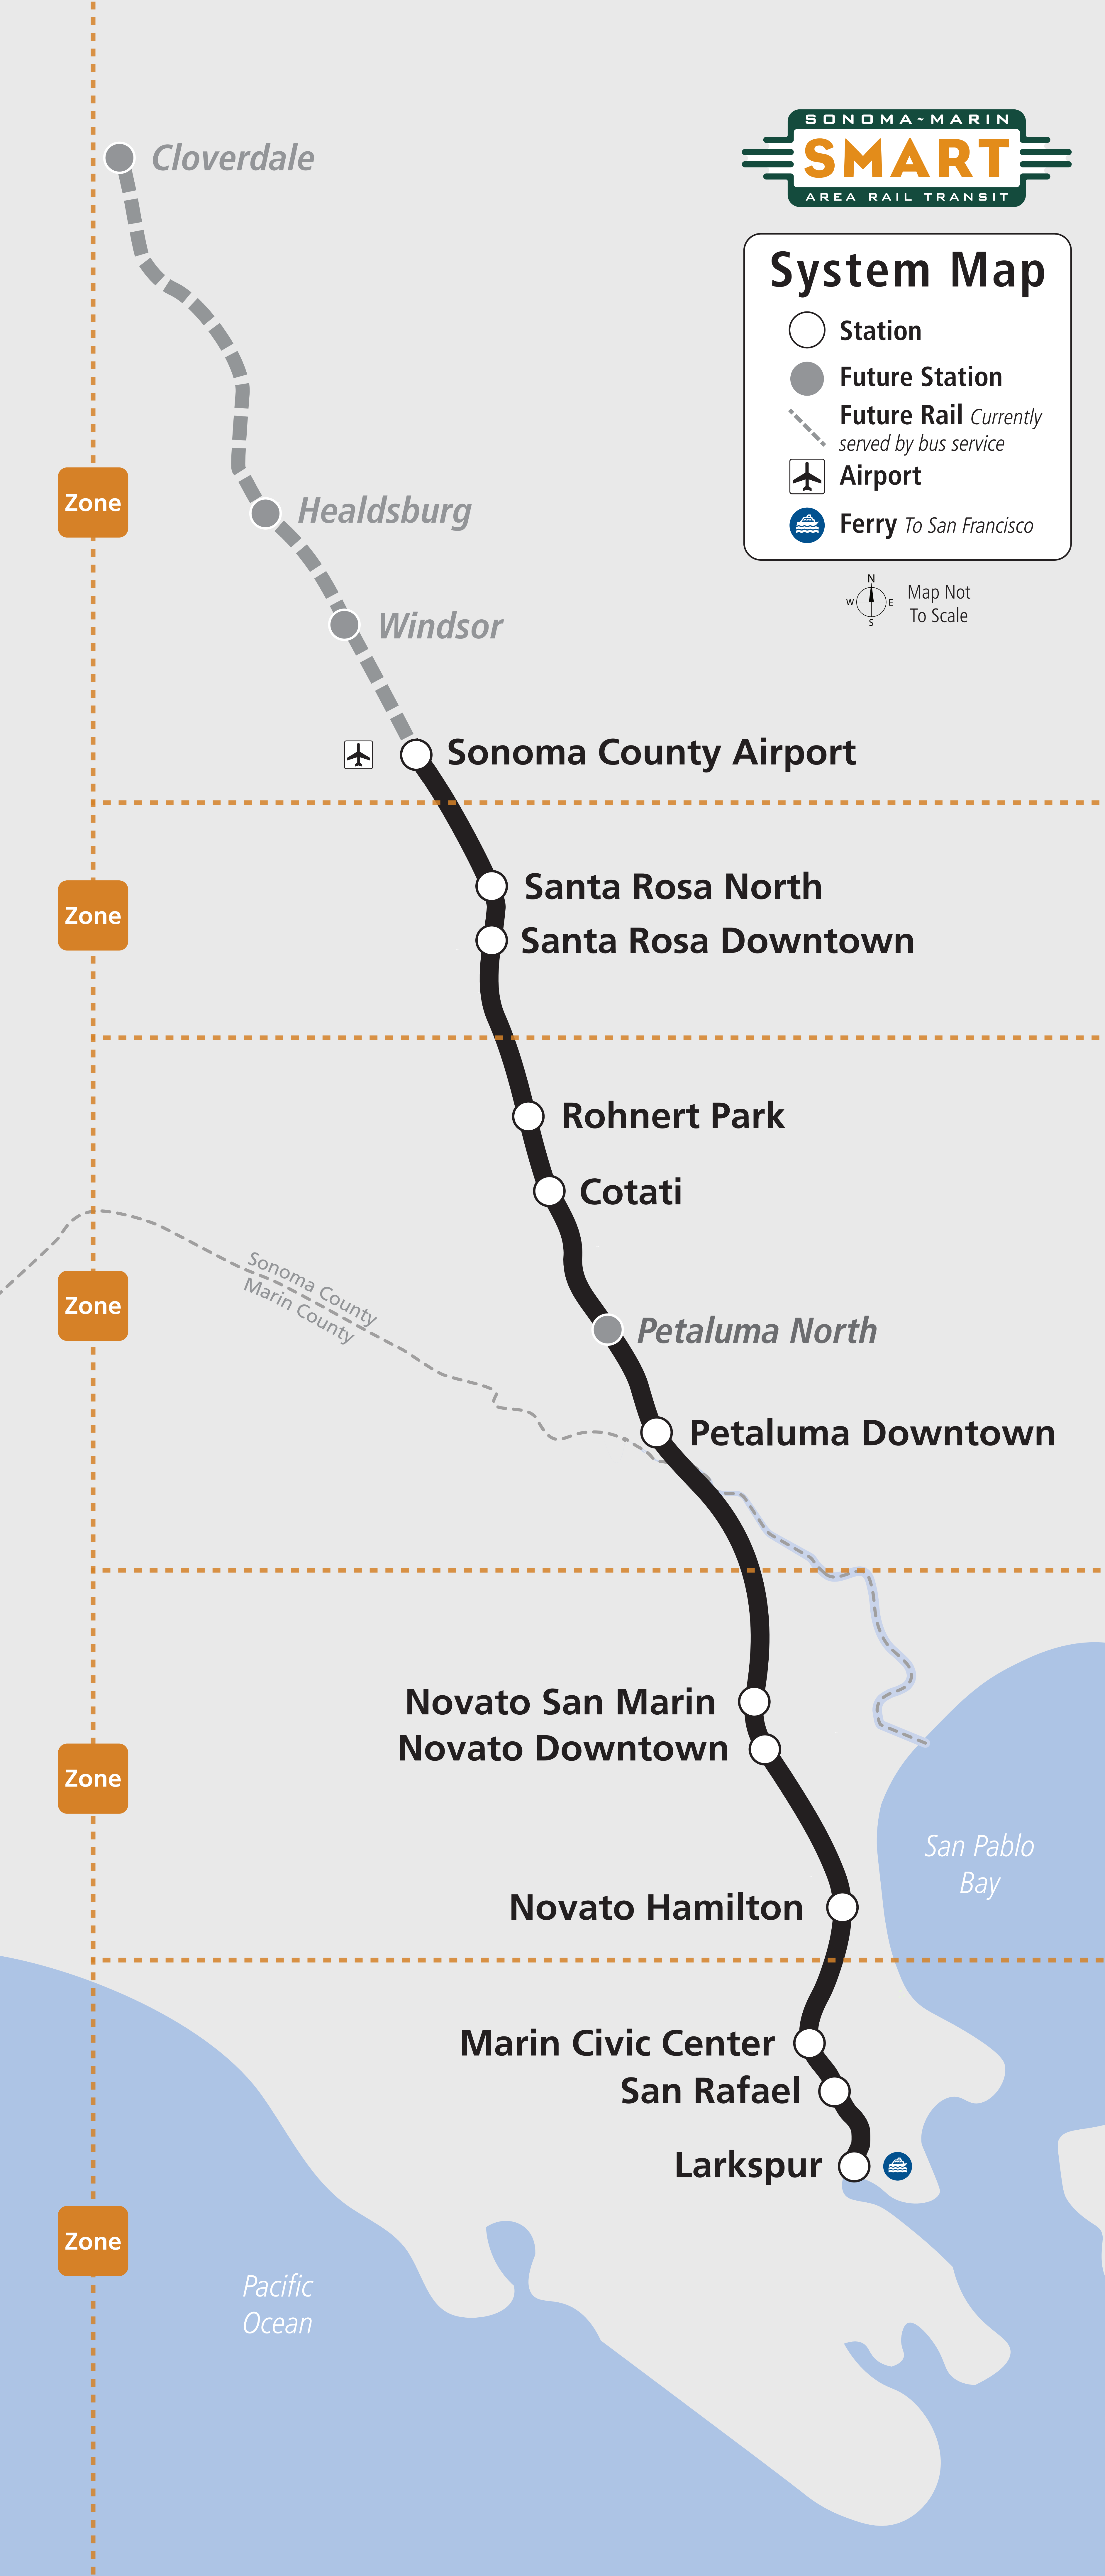

System Map

-  Station
-  Future Station
-  Future Rail *Currently served by bus service*
-  Airport
-  Ferry *To San Francisco*

 Map Not To Scale

Zone

Zone

Zone

Zone

Zone

Cloverdale

Healdsburg

Windsor

 Sonoma County Airport

Santa Rosa North

Santa Rosa Downtown

Rohnert Park

Cotati

 Petaluma North

Petaluma Downtown

Novato San Marin
 Novato Downtown

Novato Hamilton

Marin Civic Center
 San Rafael

Larkspur 

Pacific Ocean

San Pablo Bay